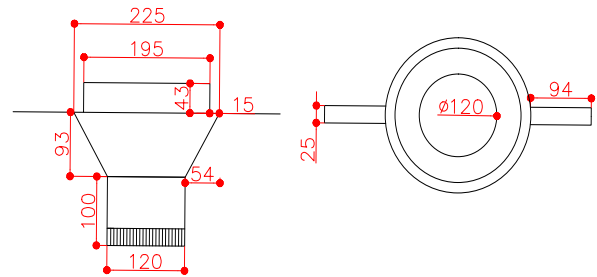

**Stove Adaptors**

13060888 6 8

13 0888 8

**Installation Instructions**

Apply Dunseal to the top spigot of the stove adaptor, then place the top of the stove adaptor inside the base of the Dunbrik stove connection block (200SCB).

Product Code	13050888 5 8
	<b>13060888 (6" - 8")</b>
Part Weight	<b>0.8 kg</b>
Material	<b>Stainless Steel</b>

Dunbrik (Yorks) Ltd  
172 Ferry Lane,  
Stanley,  
Wakefield,  
WF3 4LT

Tel: 01924 373694  
Fax: 01924 383459  
Email: [orders@dunbrik.co.uk](mailto:orders@dunbrik.co.uk)  
Web: [www.dunbrikflues.co.uk](http://www.dunbrikflues.co.uk)