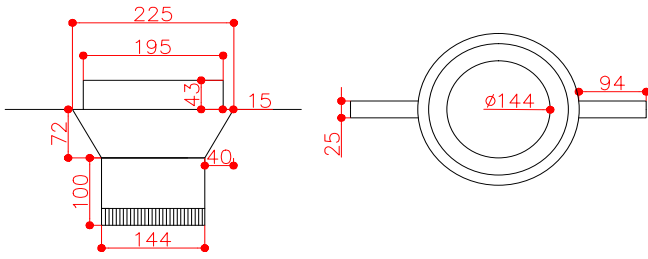

**Stove Adaptors**

13060888 6 8

13 0888 8

**Installation Instructions**

Apply Dunseal to the top spigot of the stove adaptor, then place the top of the stove adaptor inside the base of the Dunbrik stove connection block (200SCB).

Product Code	13050888 5 8
	<b>13060888 (6" - 8")</b>
Part Weight	<b>0.8 kg</b>
Material	<b>Stainless Steel</b>

Dunbrik (Yorks) Ltd  
172 Ferry Lane,  
Stanley,  
Wakefield,  
WF3 4LT

Tel: 01924 373694  
Fax: 01924 383459  
Email: [orders@dunbrik.co.uk](mailto:orders@dunbrik.co.uk)  
Web: [www.dunbrikflues.co.uk](http://www.dunbrikflues.co.uk)