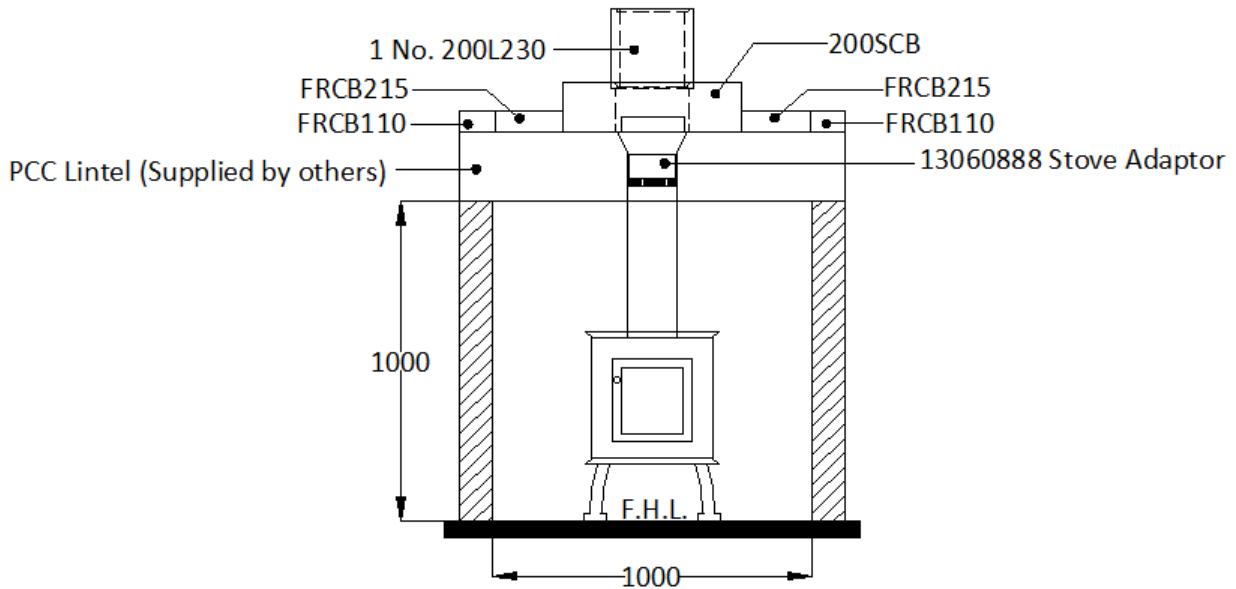

**Stove Adaptors**

13060888 6 8

13 0888 8

**Installation Instructions**

Apply Dunseal to the top spigot of the stove adaptor, then place the top of the stove adaptor inside the base of the Dunbrik stove connection block (200SCB).

Product Code	13050888 5 8
	<b>13060888 (6" - 8")</b>
Part Weight	<b>0.8 kg</b>
Material	<b>Stainless Steel</b>

Dunbrik (Yorks) Ltd  
172 Ferry Lane,  
Stanley,  
Wakefield,  
WF3 4LT

Tel: 01924 373694  
Fax: 01924 383459  
Email: [orders@dunbrik.co.uk](mailto:orders@dunbrik.co.uk)  
Web: [www.dunbrikflues.co.uk](http://www.dunbrikflues.co.uk)