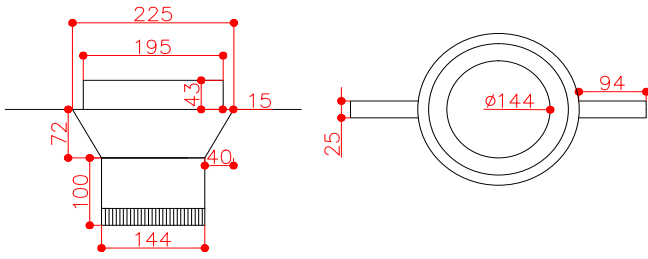

Stove Adaptors

13060888 (6"- 8")

13050888 (5"- 8")

Installation Instructions

Apply Dunseal to the top spigot of the stove adaptor, then place the top of the stove adaptor inside the base of the Dunbrik stove connection block (200SCB).

Product Code	13050888 (5"- 8")
	13060888 (6"- 8")
Part Weight	0.8 kg
Material	Stainless Steel

Dunbrik (Yorks) Ltd
172 Ferry Lane,
Stanley,
Wakefield,
WF3 4LT

Tel: 01924 373694
Fax: 01924 383459
Email: orders@dunbrik.co.uk
Web: www.dunbrikflues.co.uk