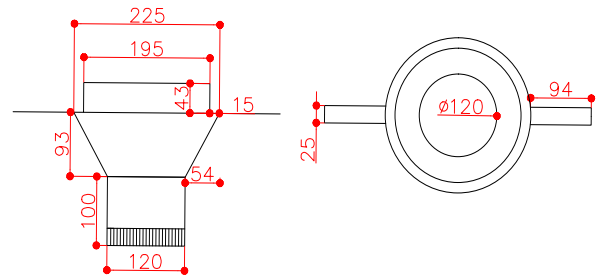

Stove Adaptors

13060888 (6"- 8")

13050888 (5"- 8")

Installation Instructions

Apply Dunseal to the top spigot of the stove adaptor, then place the top of the stove adaptor inside the base of the Dunbrik stove connection block (200SCB).

Product Code	13050888 (5"- 8")
	13060888 (6"- 8")
Part Weight	0.8 kg
Material	Stainless Steel

Dunbrik (Yorks) Ltd
172 Ferry Lane,
Stanley,
Wakefield,
WF3 4LT

Tel: 01924 373694
Fax: 01924 383459
Email: orders@dunbrik.co.uk
Web: www.dunbrikflues.co.uk