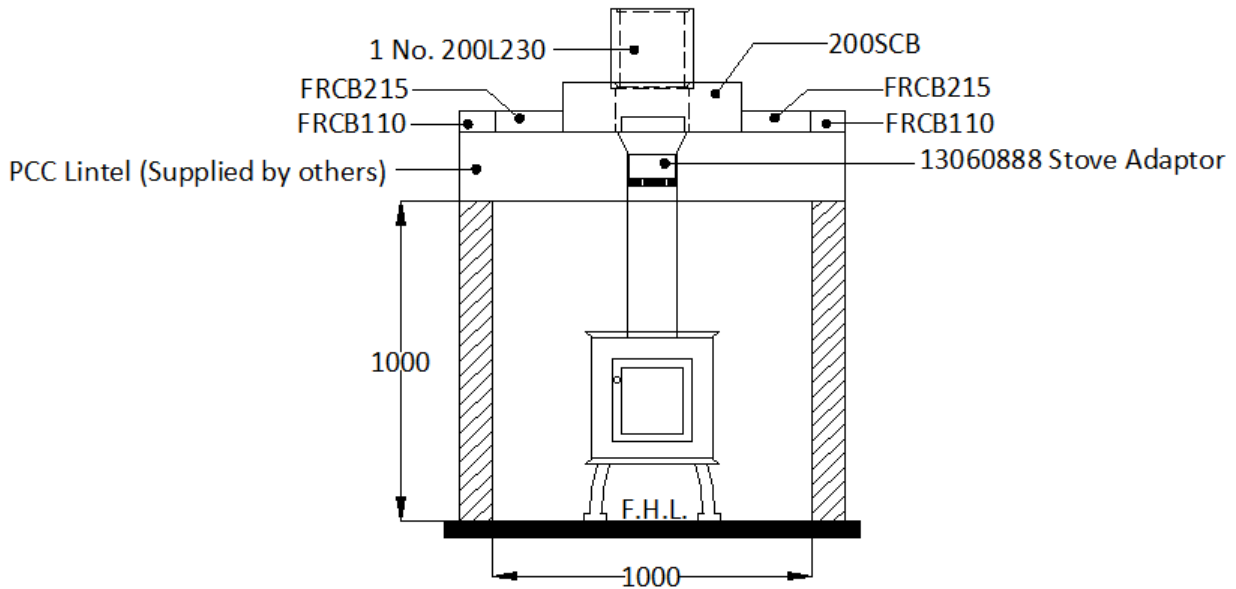

Stove Adaptors

13060888 (6"- 8")

13050888 (5"- 8")

Installation Instructions

Apply Dunseal to the top spigot of the stove adaptor, then place the top of the stove adaptor inside the base of the Dunbrik stove connection block (200SCB).

Product Code	13050888 (5"- 8")
	13060888 (6"- 8")
Part Weight	0.8 kg
Material	Stainless Steel

Dunbrik (Yorks) Ltd
172 Ferry Lane,
Stanley,
Wakefield,
WF3 4LT

Tel: 01924 373694
Fax: 01924 383459
Email: orders@dunbrik.co.uk
Web: www.dunbrikflues.co.uk